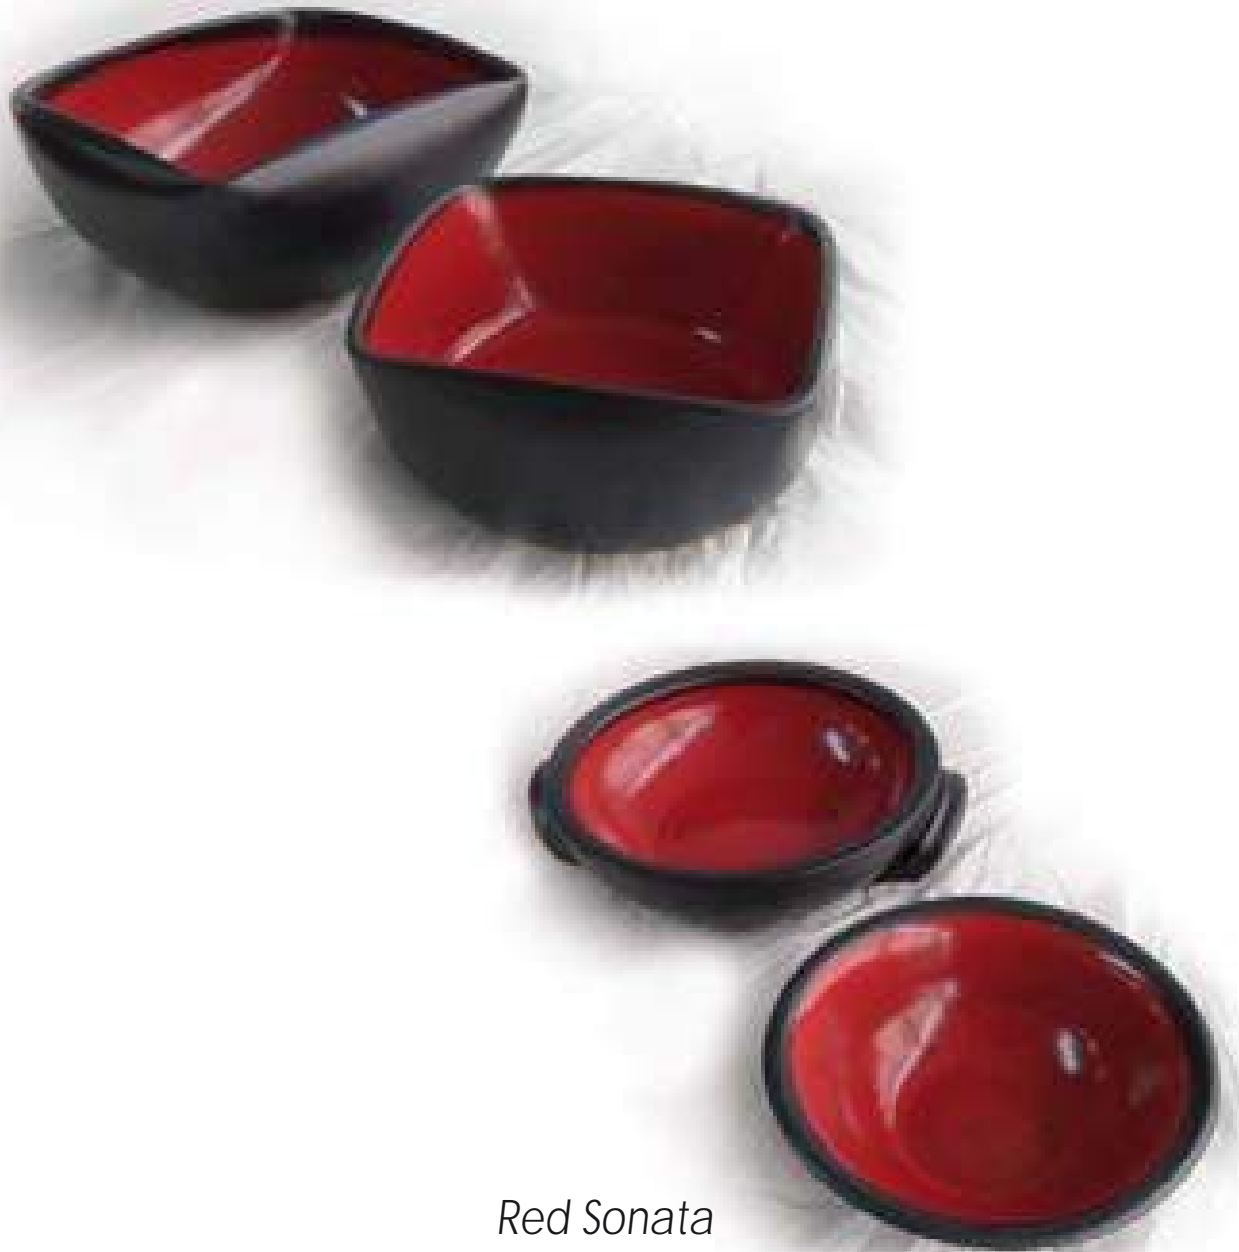

New Products!

VBN 06P Colorful lasagna dishes

New Products!

Red Sonata

New Products!

Red Sonata

New Products!

VSP03 Tagine
D 30x T 17cm (11 3/4" x 6 3/4")

New Products!

AES02 Bowl Amor a la Tierra
D26 x H12.5cm (10 ¼" x 5")

New Products!

VBW28 Bowl Helecho
L 13.5 x H 8cm (5 ¼" x 3")

XT101 Bowl Tiramisu
L 13 x H 7cm (5" x 2 ¾")

New Products!

XPA08 Tomates

21 x 18 cm (8 1/4" x 7")

XPA07 Panes

12.5 x 8.5 cm (5" x 3 1/4")

New Products!

ffo18 Texturized Flower Vase
H 20cm (7 ¾")

New Products!

Set of 3 vases with stripes

ffo03 Big: D 19,5 x H 41cm (7,6" x 16,14")

ffo02 Medium: D 18 x H 33cm (7,08" x 12,99")